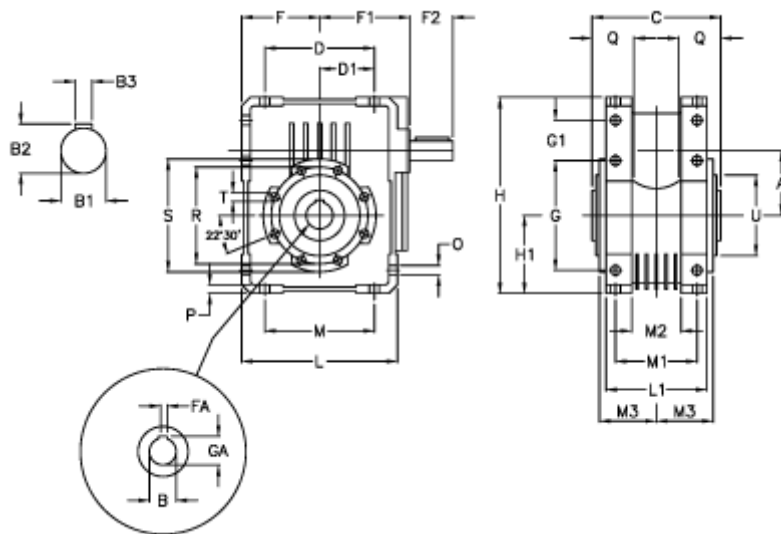

Article number: 3922110040700

Description: Worm gear with solid input shaft
W 110U-40-HS unassembled

Measures

A = 110.10	Description = W 110U-xx-HS	H = 308.0	O = 14.0
B = 42	F = 125.0	H1 = 125.0	P = 14
B1 = 25	F1 = 157.0	L = 250	Q = 45
B2 = 28.0	F2 = 60	L1 = 143	R = 165
B3 = 8	FA = 12	M = 184	S = 200
C = 155	G = 184	M1 = 115	T = M12x19
D = 174.0	G1 = 58.0	M2 = 69	U = 130
D1 = 82.0	GA = 45.3	M3 = 73.0	